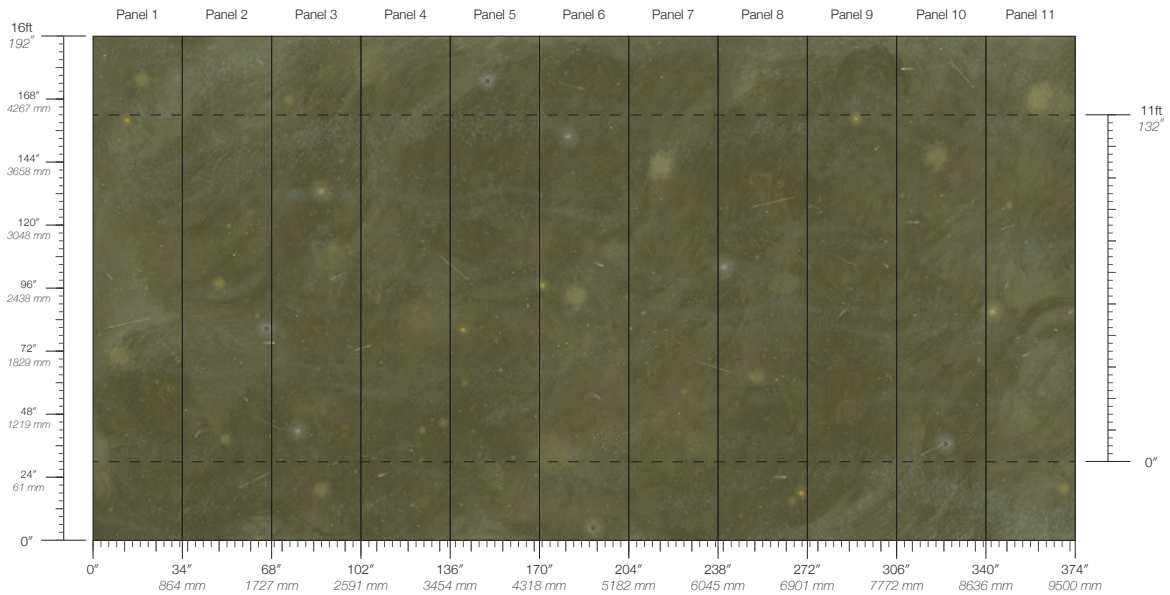

Supernova Stargaze

Suitable for residential and some commercial projects

COLOR

Stargaze

ITEM

7307

CONTENT

Dutch Metal Leaf

PANEL WIDTH

34" / 864 mm trimmed

PANEL HEIGHT

132" / 3353 mm standard
192" / 4877 mm extended

REPEAT

Non-repeating

STOCK

Made to order

LEAD TIME

4 weeks to print

MINIMUM

1 panel

PRICE

Available upon request

ORIGIN

USA

DETAILS

Custom options available

MAINTENANCE

Water-based cleanser

ENVIRONMENTAL

Formaldehyde Free
Heavy Metal Free
PVC Free

SPECS

Paper-backed metal leaf
7.2 oz per square yard
244 g per linear meter
Smooth metallic surface with
hand-applied leaf

TESTING

(US) ASTM E84 Adhered Class A
(EU) EN 15102 Class D-s3 / d2

CONTACT

sales@calicowallpaper.com
+1 718 243 1705
57 Lispenard Street
New York, NY 10013 USA

DISCLAIMER

Refer to our website to
see the full mural artwork.
Reference the physical sample
for color and texture. Panel
maps represent mural
artwork only.