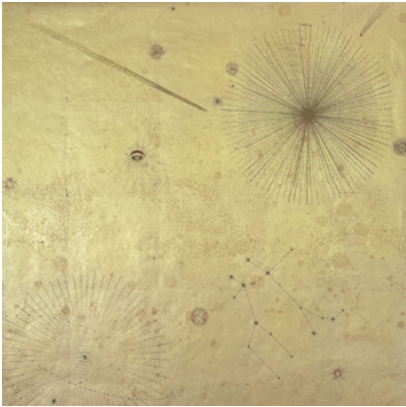

Calico

SUPERNOVA

Tear Sheet

Supernova is a journey through space and time

ASTRAL

COSMIC

INFINITY

PASSAGE

PEARL

PORTAL

STARGAZE

SUPERNAL

Supernova Stargaze

Suitable for residential and some commercial projects

COLOR

Stargaze

ITEM

7307

CONTENT

Dutch Metal Leaf

PANEL WIDTH

34" / 864 mm trimmed

PANEL HEIGHT

132" / 3353 mm standard
192" / 4877 mm extended

REPEAT

Non-repeating

STOCK

Made to order

LEAD TIME

4 weeks to print

MINIMUM

1 panel